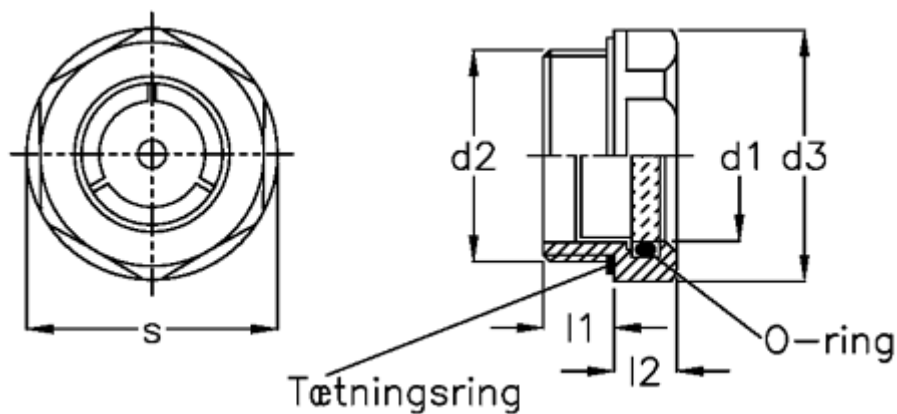

Data Sheet

Article number: 20900525

Description: E+G Oil level sight glass
GN 743-11-G3 / 8-A

Measures

d1	= 11
d2	= G3/8
d3	= 22
l1	= 8.0
l2	= 7.5
Max pressure	= -
Max vacuum mbar	= -
s	= 20